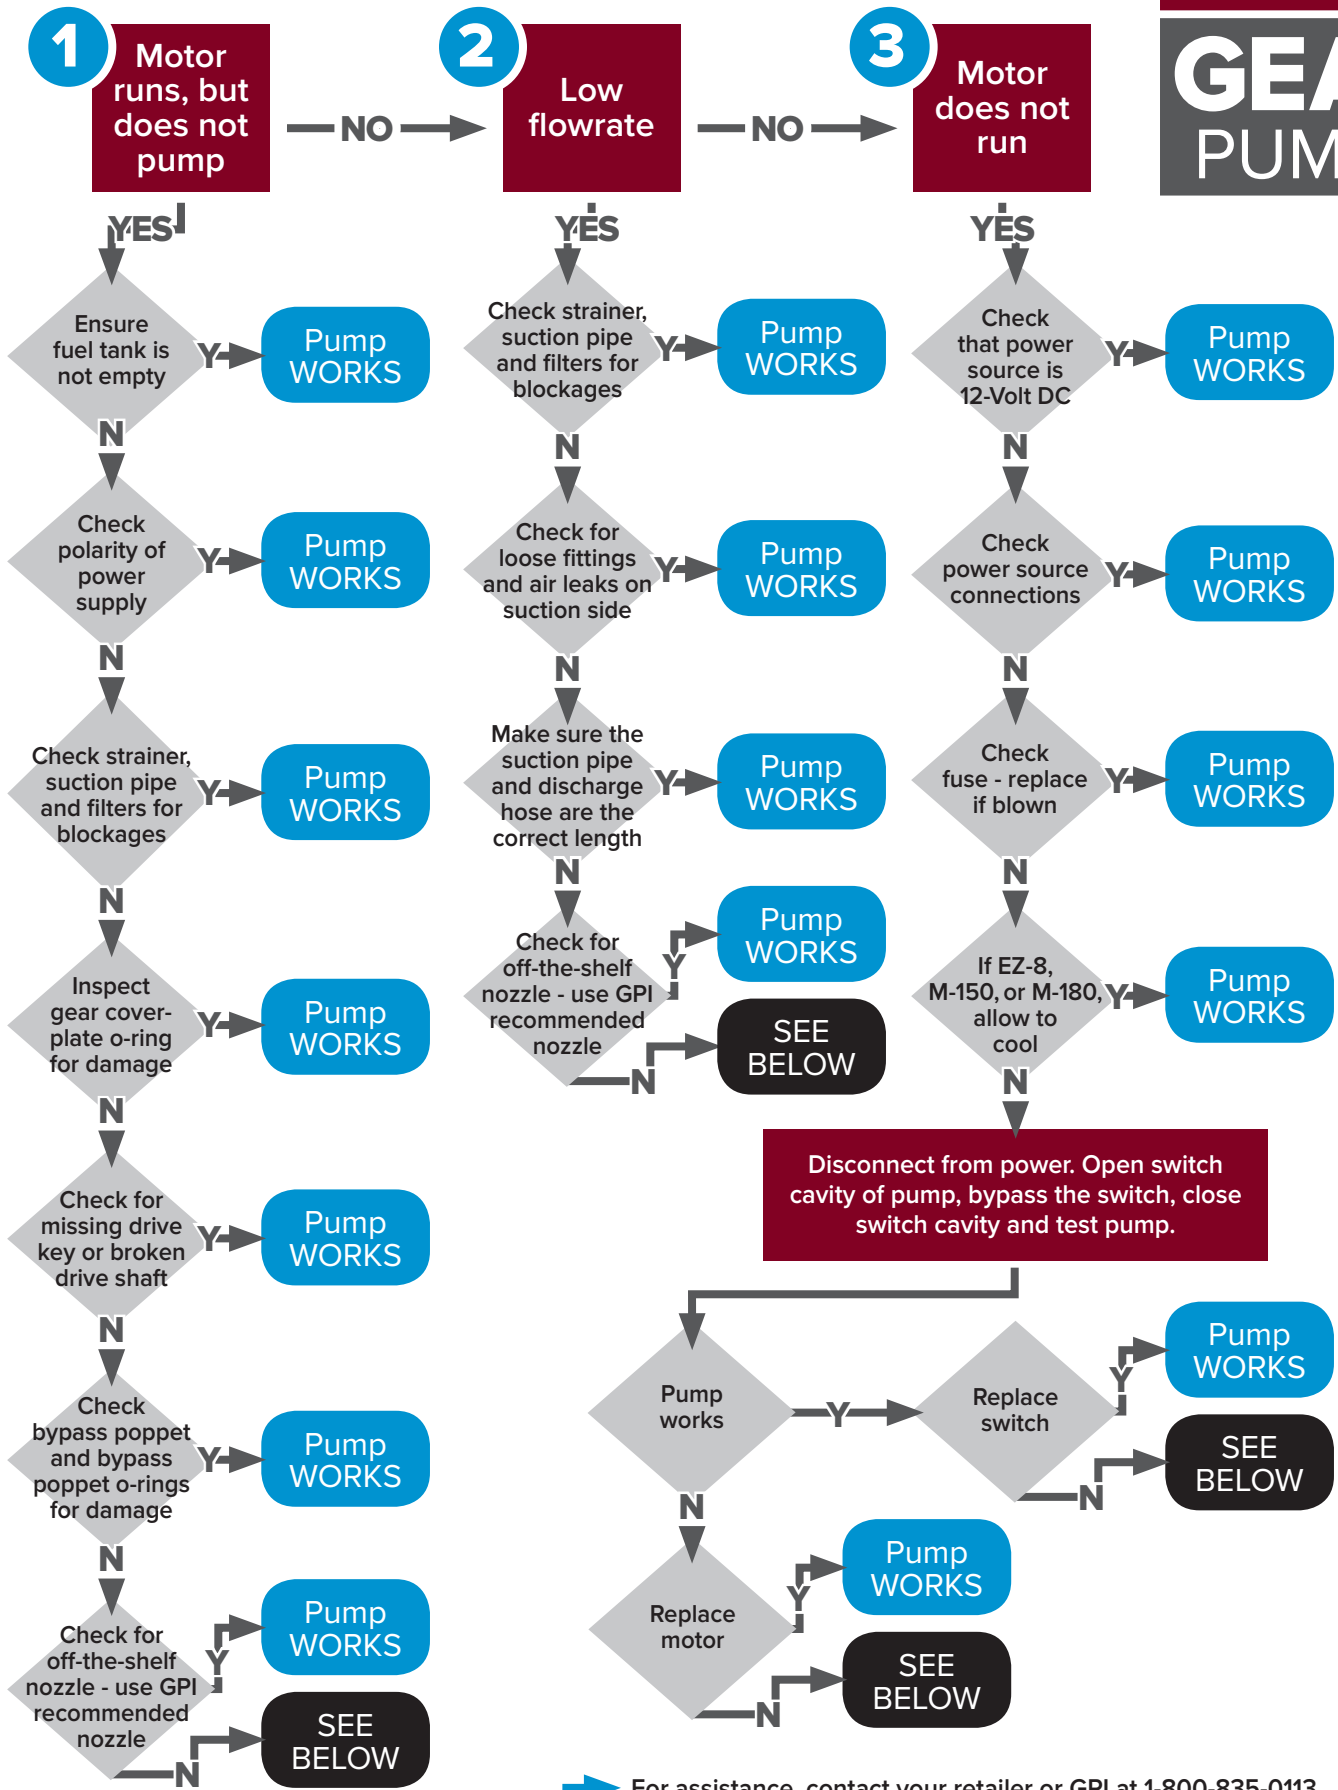

INCLUDES THESE MODELS: EZ-8, M-150, M-180, L5016, P-120, AND P-200

After each process ask yourself, "did that fix the problem?"

12 VOLT GEAR PUMPS

TROUBLESHOOTING GUIDE

➔ For assistance, contact your retailer or GPI at 1-800-835-0113.

115 VOLT

GEAR PUMPS

INCLUDES THESE MODELS: M-1115, L5116, L5132, PA-120, AND PA-200

After each process ask yourself, "did that fix the problem?"

TROUBLESHOOTING GUIDE

➔ For assistance, contact your retailer or GPI at 1-800-835-0113.

INCLUDES THESE MODELS: M-3020, M-3025, PRO20-112, AND PRO25-112

After each process ask yourself, "did that fix the problem?"

12 VOLT VANE PUMPS

TROUBLESHOOTING GUIDE

➔ For assistance, contact your retailer or GPI at 1-800-835-0113.

115/230 VOLT

VANE PUMPS

INCLUDES THESE MODELS: M-3120, M-3130, PRO20-115, AND PRO35-115
After each process ask yourself, "did that fix the problem?"

TROUBLESHOOTING GUIDE

➔ For assistance, contact your retailer or GPI at 1-800-835-0113.