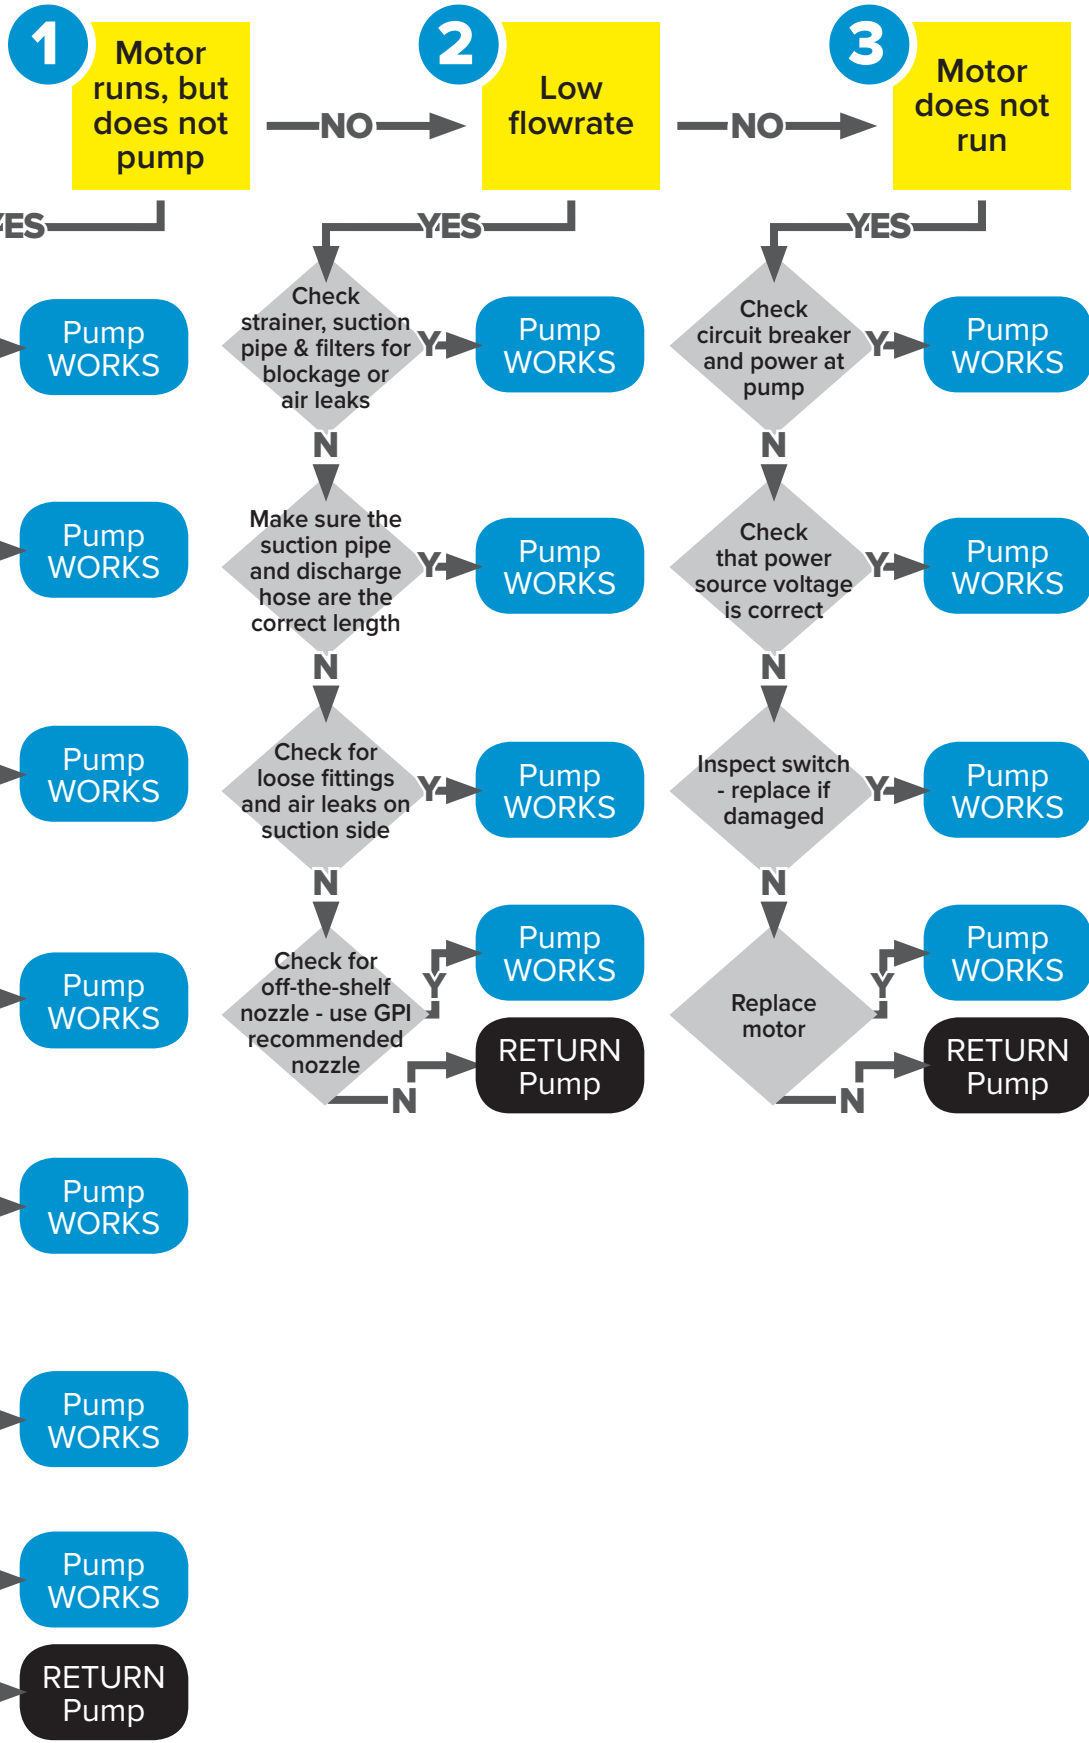

INCLUDES THESE MODELS: EZ-8, M-150, M-180, L5016, P-120, AND P-200

After each process ask yourself, "did that fix the problem?"

12 VOLT GEAR PUMPS

TROUBLESHOOTING GUIDE

➔ For assistance, contact your retailer or GPI at 1-800-835-0113.

115 VOLT

GEAR PUMPS

INCLUDES THESE MODELS: M-1115, L5116, L5132, PA-120, AND PA-200

After each process ask yourself, "did that fix the problem?"

TROUBLESHOOTING GUIDE

➔ For assistance, contact your retailer or GPI at 1-800-835-0113.