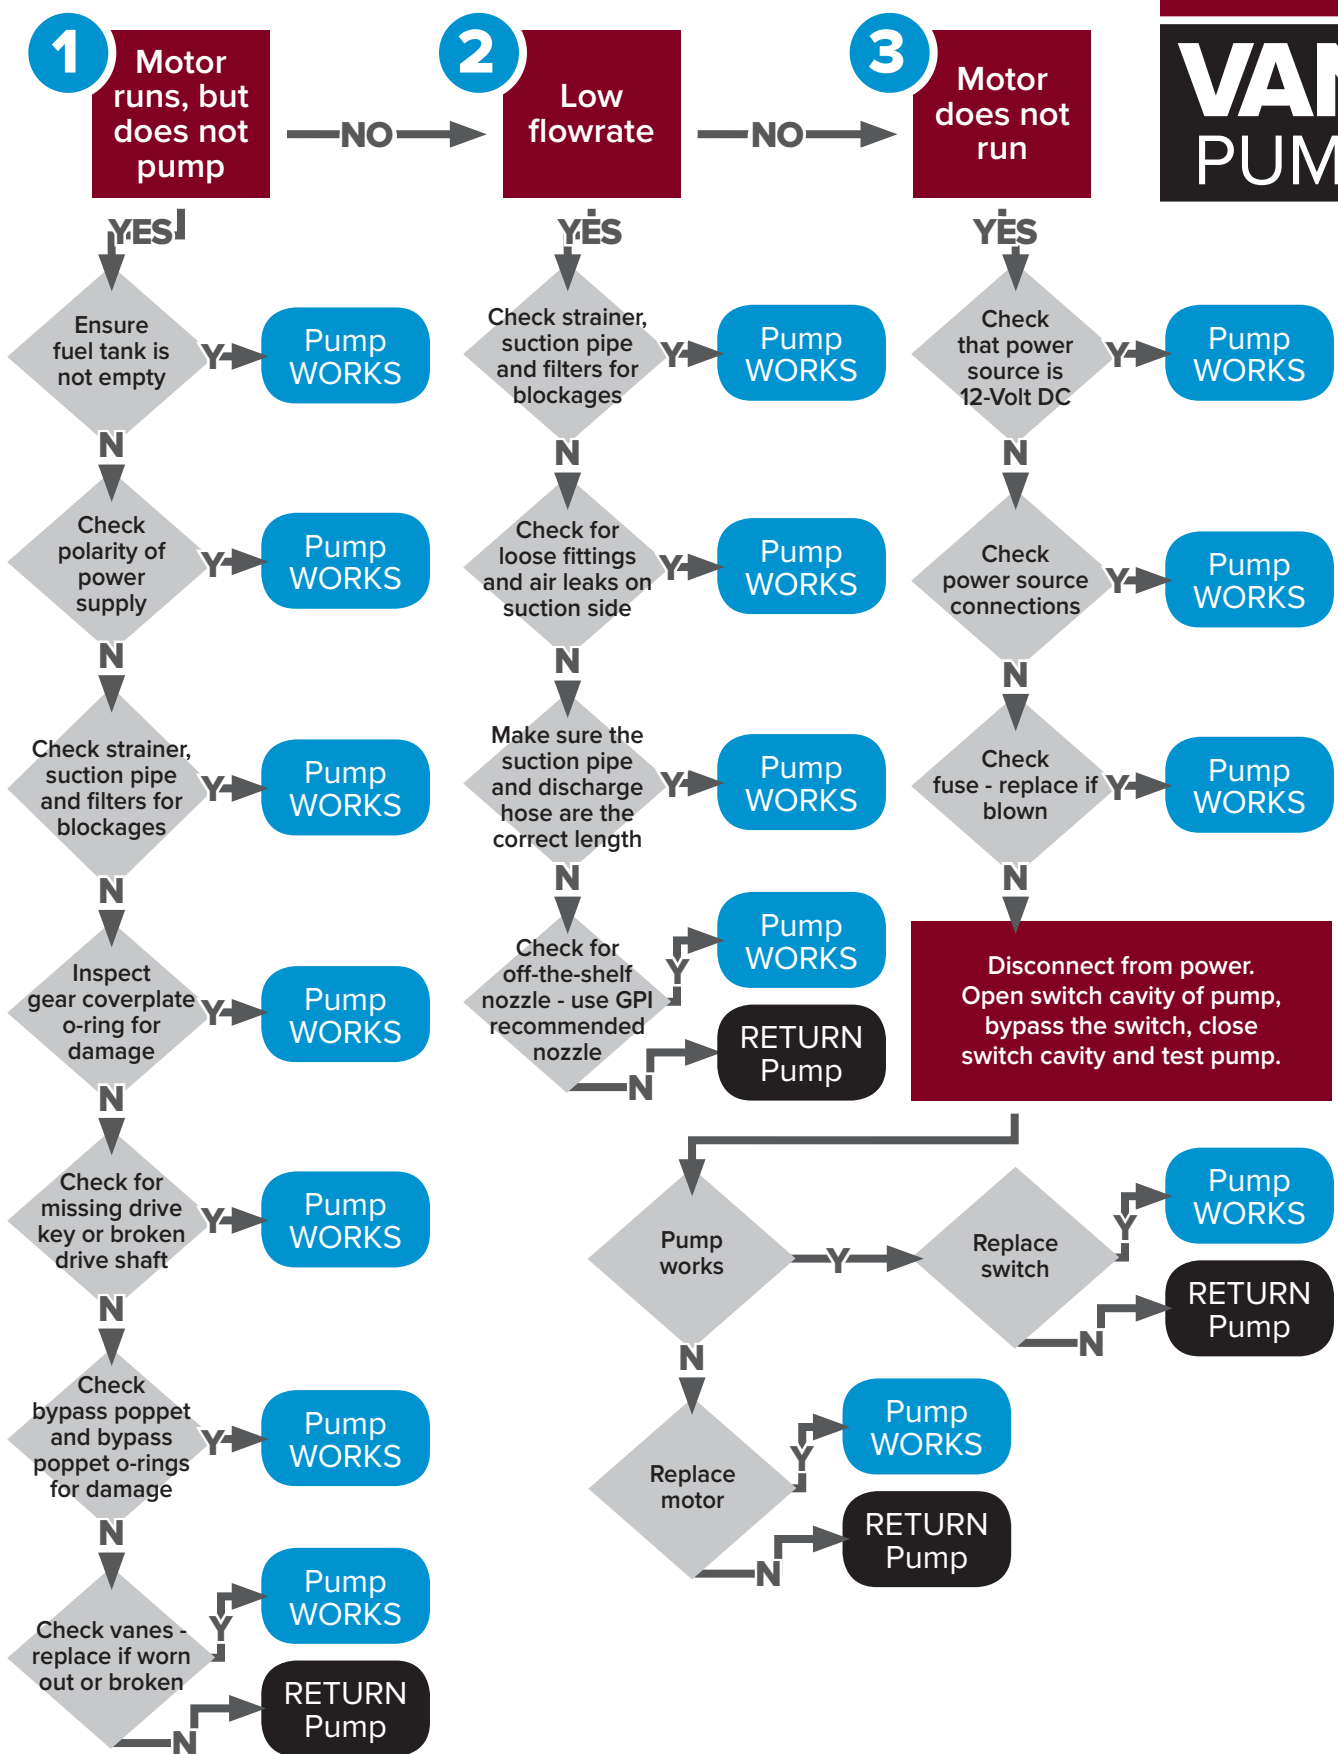

INCLUDES THESE MODELS: M-3020, M-3025, PRO20-112, AND PRO25-112

After each process ask yourself, "did that fix the problem?"

12 VOLT VANE PUMPS

TROUBLESHOOTING GUIDE

➔ For assistance, contact your retailer or GPI at 1-800-835-0113.