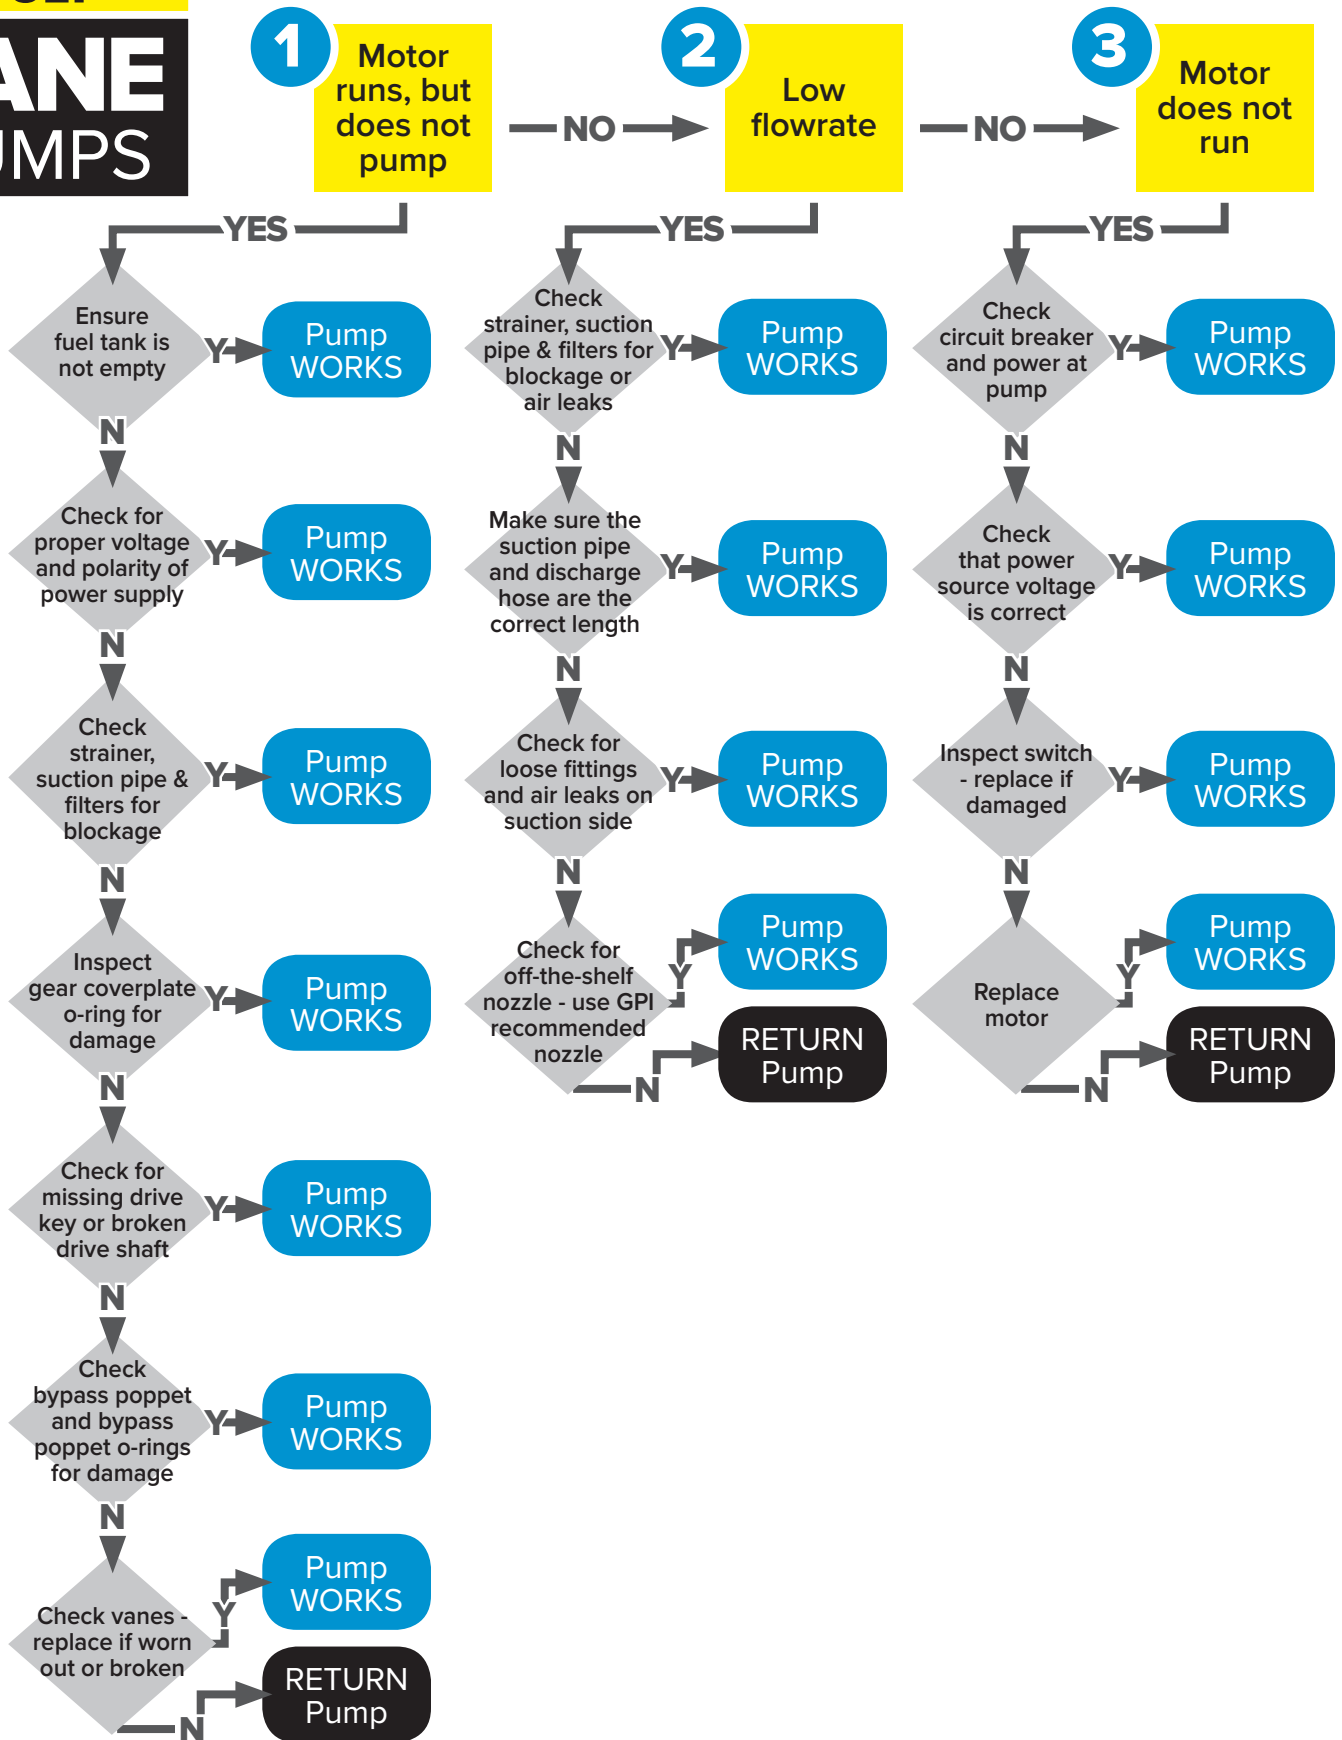

115 VOLT

GEAR PUMPS

INCLUDES THESE MODELS: M-1115, L5116, L5132, PA-120, AND PA-200

After each process ask yourself, "did that fix the problem?"

TROUBLESHOOTING GUIDE

➔ For assistance, contact your retailer or GPI at 1-800-835-0113.

INCLUDES THESE MODELS: M-3020, M-3025, PRO20-112, AND PRO25-112

After each process ask yourself, "did that fix the problem?"

12 VOLT VANE PUMPS

TROUBLESHOOTING GUIDE

➔ For assistance, contact your retailer or GPI at 1-800-835-0113.

115/230 VOLT

VANE PUMPS

INCLUDES THESE MODELS: M-3120, M-3130, PRO20-115, AND PRO35-115
After each process ask yourself, "did that fix the problem?"

TROUBLESHOOTING GUIDE

➔ For assistance, contact your retailer or GPI at 1-800-835-0113.