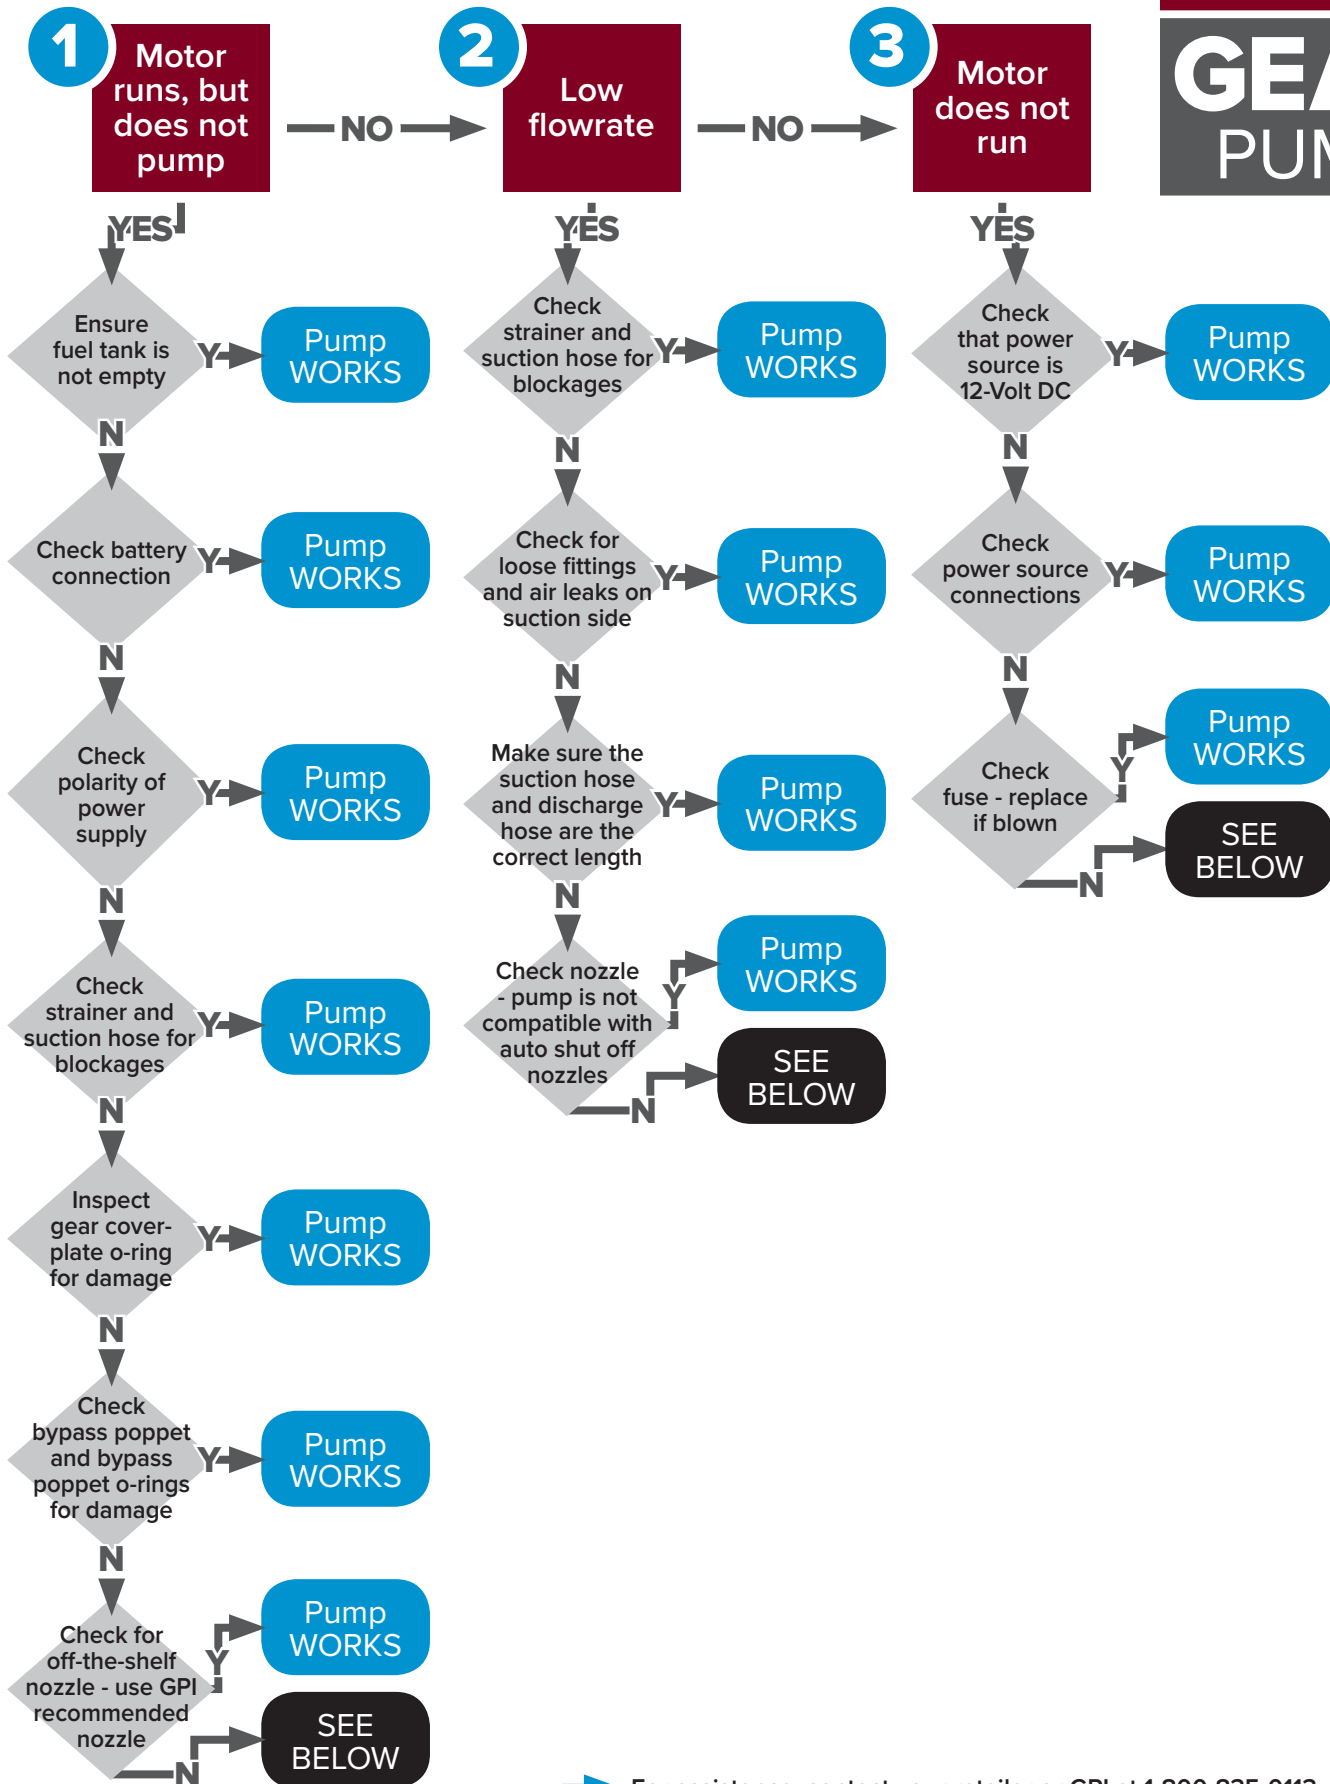

INCLUDES THIS MODEL: G8P

After each process ask yourself, "did that fix the problem?"

12 VOLT GEAR PUMP

TROUBLESHOOTING GUIDE

➔ For assistance, contact your retailer or GPI at 1-800-835-0113.