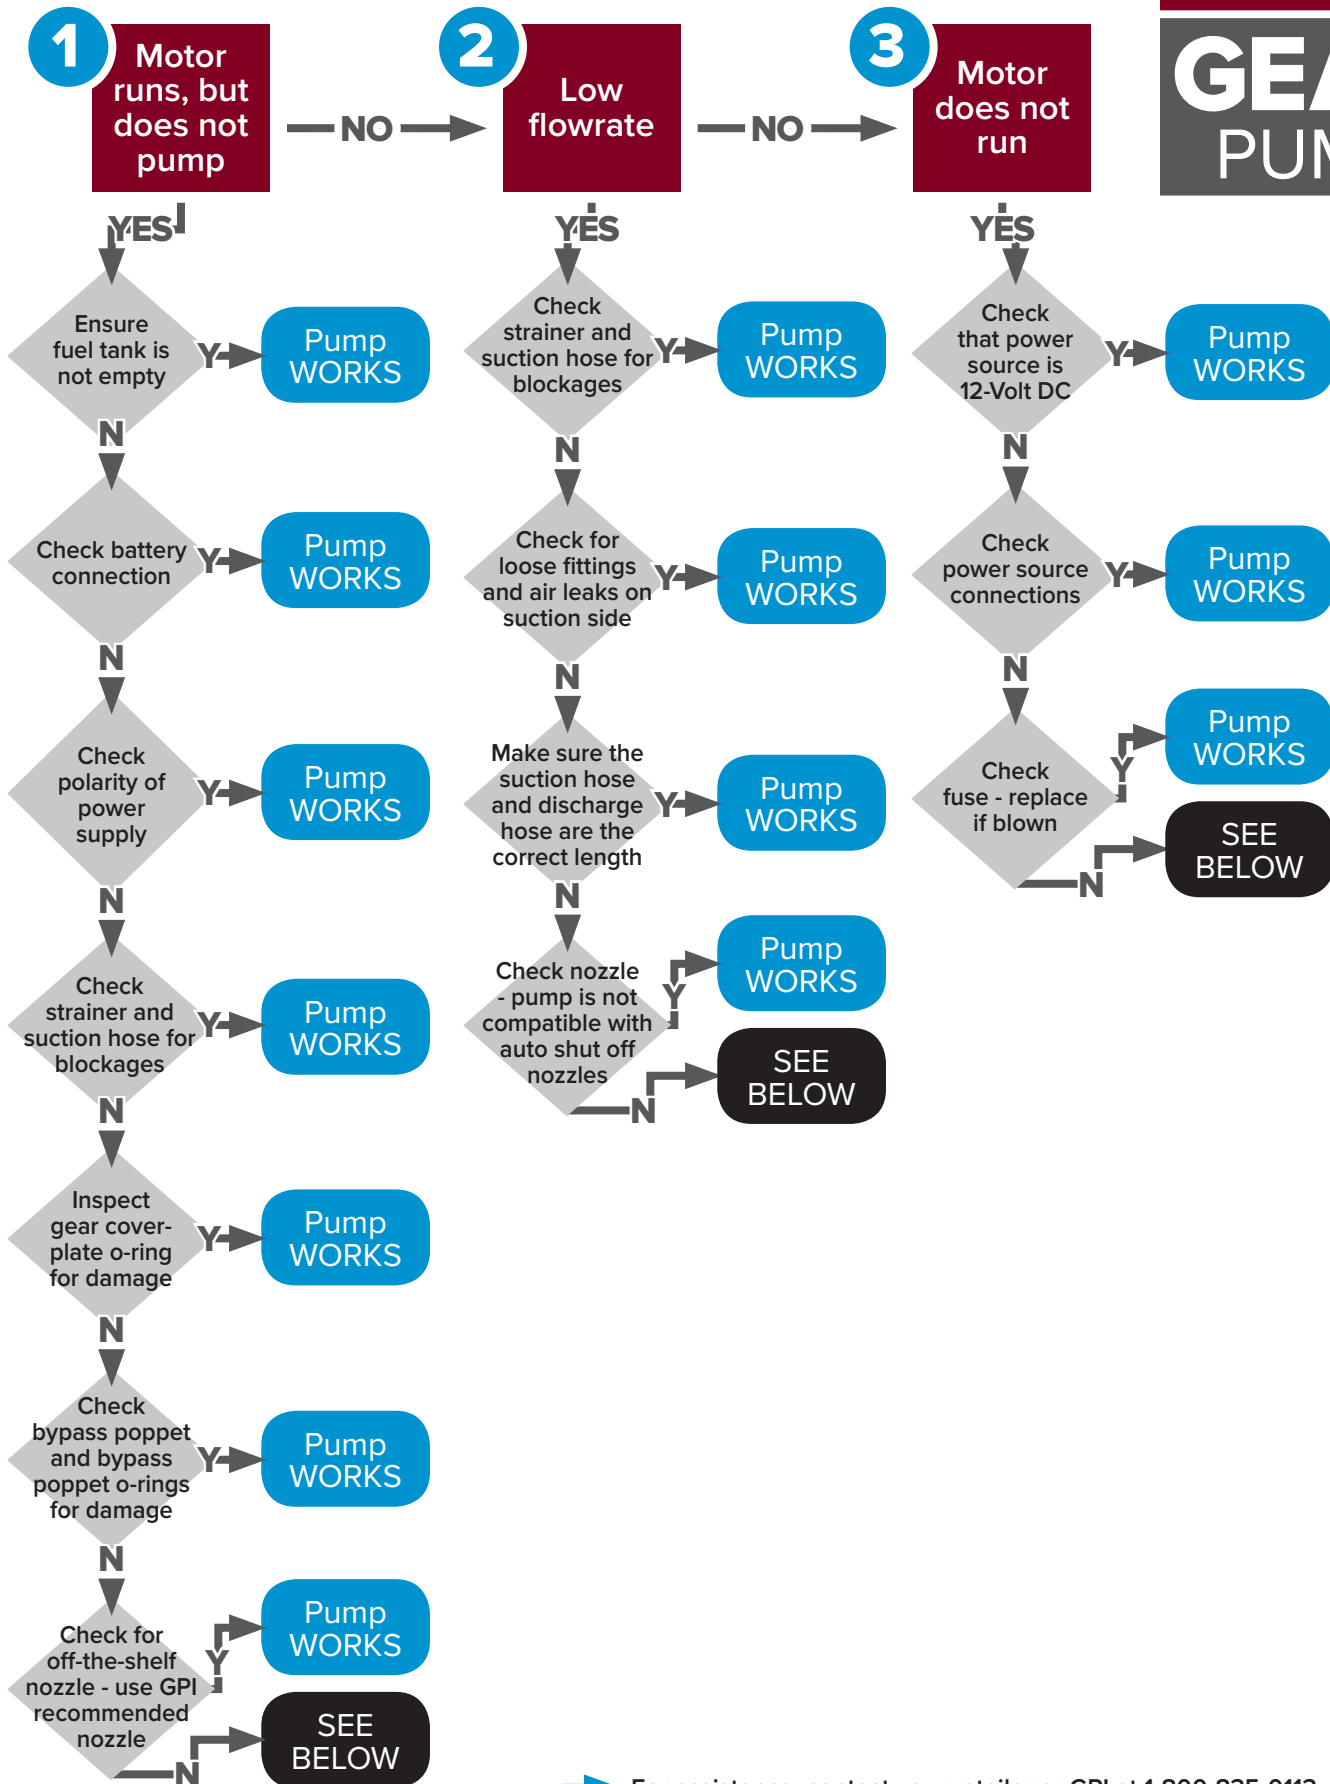

INCLUDES THIS MODEL: G8P

After each process ask yourself, "did that fix the problem?"

# 12 VOLT GEAR PUMP